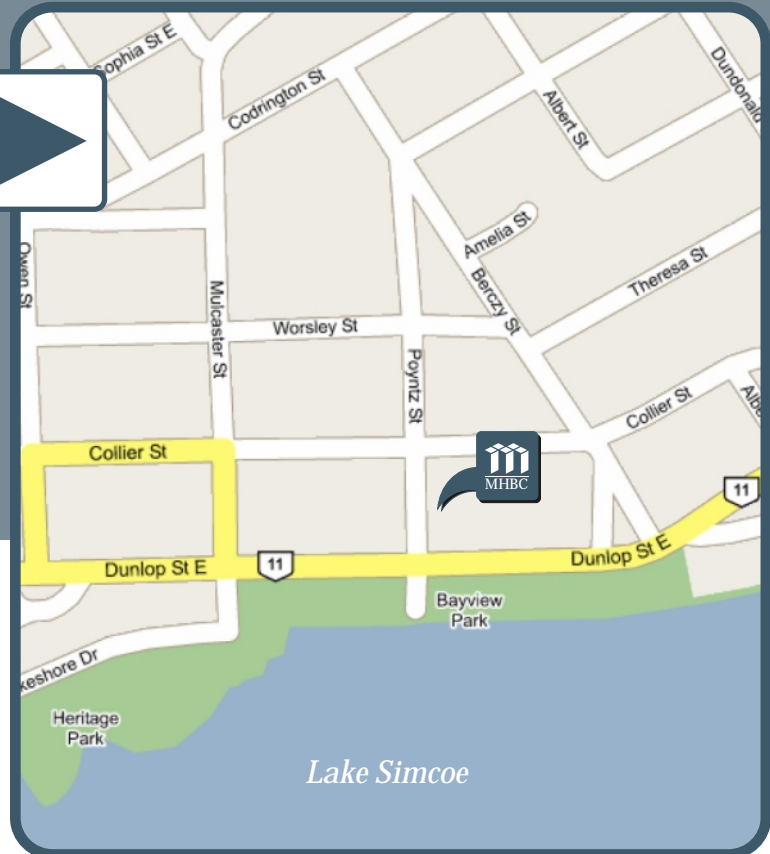

*Regional and Urban Planning
& Resource Development*

Barrie Office

Key Map ▶

Directions ▼

2005 GOOGLE

Map data © 2005 NAVTEQ™, Tele Atlas

From Highway No. 400

1. Take Exit **96A** off Highway No. 400 (Exit for Dunlop Street East) you will initially exit onto Dunlop Street West,
2. Continue heading **EAST** on Dunlop Street West (approximately 2kms) to the intersection of Bayfield Street (known as 5 Points intersection),
3. Continue straight through 5 Points intersection. **Dunlop Street West turns into Dunlop Street East,**
4. Follow Dunlop Street East past Owen Street and Mulcaster Street,
5. Turn Left onto Poyntz Street and head north to #13,
6. Barrie Office at 13 Poyntz Street is located on the east side of the street.